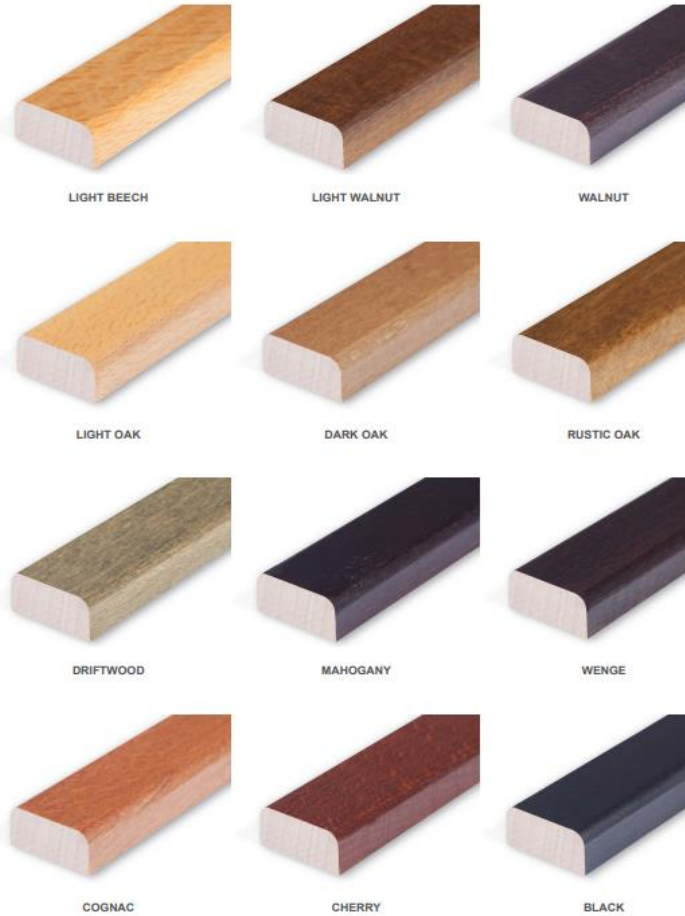

Serene Armchair

Specifications

SKU	600-930
Height (mm)	800
Width (mm)	500
Depth (mm)	590
Seat Height (mm)	460
QTY Per Pallet	8
Weight	10.50Kg
MOQ	6
Material	Beechwood

FRAME FINISHES

VENETO FAUX LEATHERS